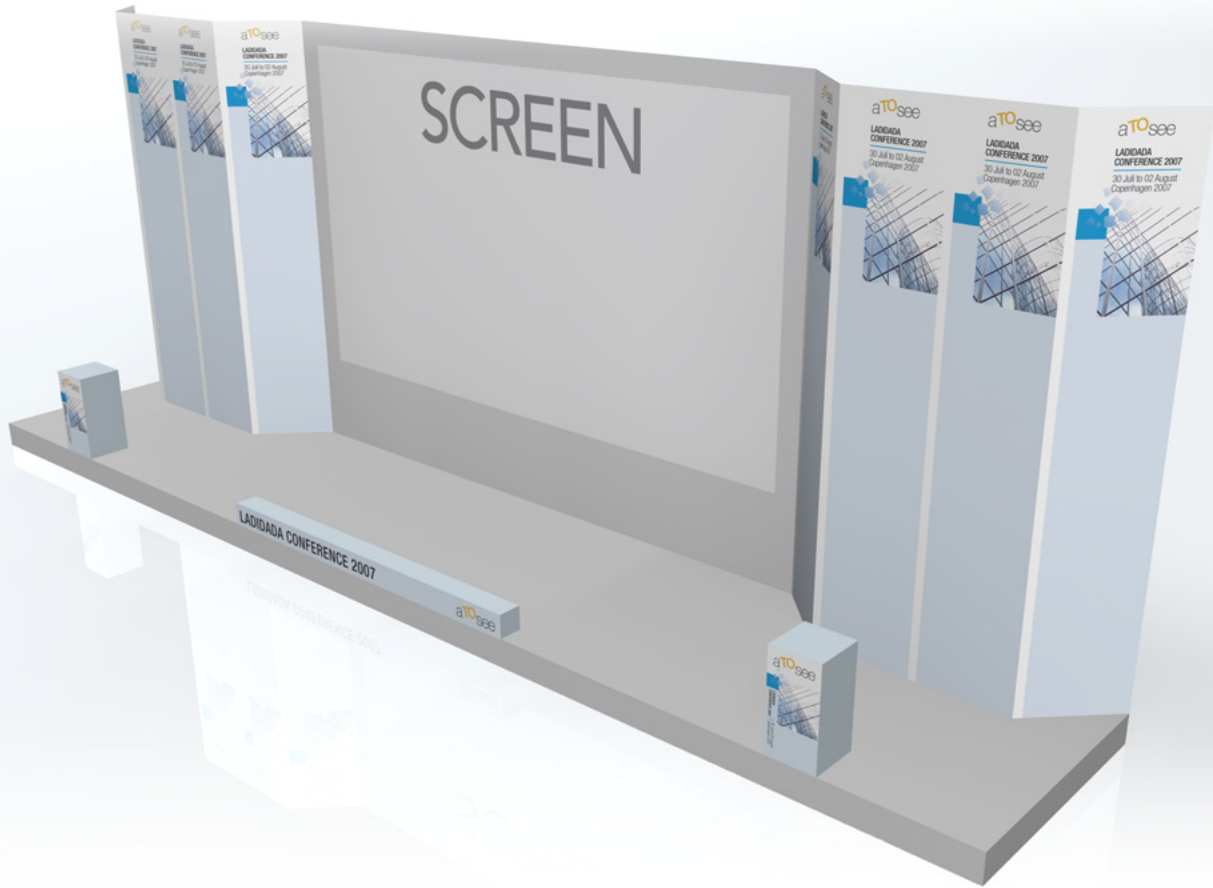

Complete

Conference & Event Services

**CATALOGUE
SPRING 2007**

Conference & Event Services

Printed materials

Large format materials

- A Name tag
- B Place card
- C Table tent

- D Post card
- E Menu card
- F Pocket program

- G Table name card
- H Display event banner
- I Program banner 1 x 2,25 m

- J Wall event banner 1 x 3 or (4) m
- K Registration desk sign
- L Speaker's chair display signs

Registration Module

Wallbanner Series J

Speaker's Chair

Conference & Event Services

Stage Module